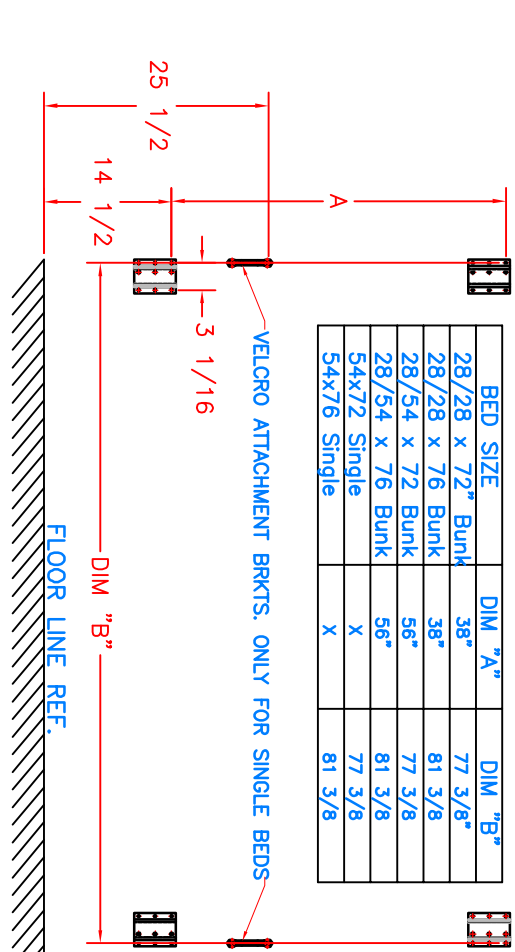

PATTERN FOR RV NON-REMOVABLE BED BRACKETS

EQ. NO.	LTN	REVISIONS	DATE	BY

PLEASE OBSERVE: ALL DIMENSIONS ARE IN INCHES UNLESS OTHERWISE NOTED. DIMENSIONS ARE TO CENTER UNLESS OTHERWISE NOTED. DIMENSIONS ARE TO CENTER UNLESS OTHERWISE NOTED. DIMENSIONS ARE TO CENTER UNLESS OTHERWISE NOTED.